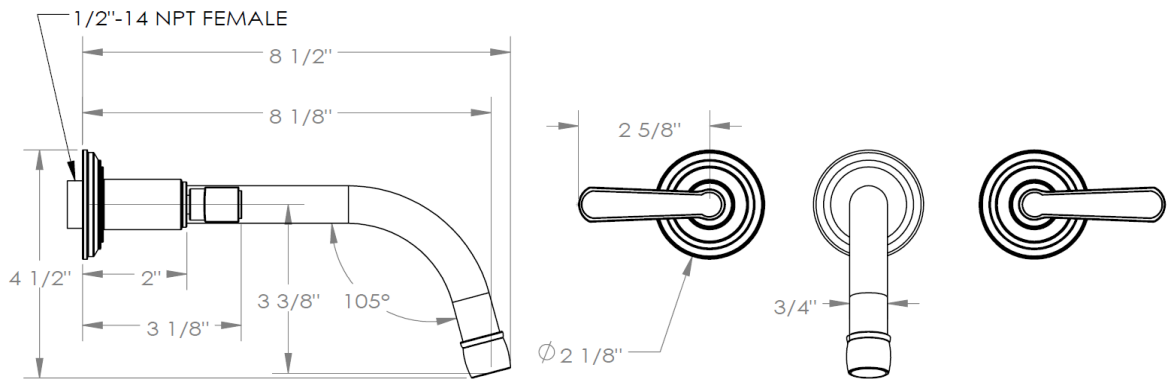

30-2.2-TR24

Widespread - Wall Mounted

Meets the applicable requirements of ASME A112.18.1-2005/CSA B125.1-05, entitled "Plumbing Supply Fittings"

WATERMARK DESIGNS 12/5/2014

350 Dewitt Ave Brooklyn NY 11207 USA T 718 257 2800 F 718 257 2144 info@watermark-designs.com